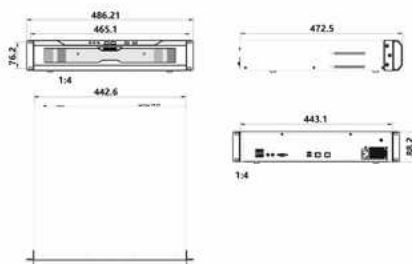

Dimensions

Units:mm

Specifications

	NVR2821-04009B/4HI	NVR2821-04016B/4HI	NVR2821-04032B/4HI
Video/Audio Input			
IP Camera Input	9 channel	16 channel	32 channel
Resolution	8MP(4K), 6MP, 5MP, 4MP, 3MP, 1080p, UXGA, 960p, 720p, XGA, SVGA, D1, CIF, QCIF		
Compression	H.265 / H.264		
Protocols	Onvif, RTSP, KEDACOM		
Bit rate	64kbps ~ 16384kbps		
Incoming Bandwidth	90Mbps	160Mbps	320Mbps
Live Viewing			
Local Display	1 x HDMI, 1 x VGA, simultaneously output different content		
Multi Screen Display Local monitor(Main / Secondary):	1/1, 4/4, 1+5/1+5,	1/1, 4/4, 1+5/1+5,	1/1, 4/4, 1+5/1+5,
	1+7/1+7, 9/9	1+7/1+7, 9/9, 16/16	1+7/1+7, 9/9, 16/16
Multi Screen Display Client	up to 4 screen simultaneously;		
	1 ~ 64 Multiple Layouts		
E-Map Function	Live Viewing in E-Map (V Station)		
Function	E-PTZ / Scheme (V Station)		
Recording			
Resolution	8MP(4K), 6MP, 5MP, 4MP, 3MP, 1080p, UXGA, 960p, 720p, XGA, SVGA, D1, CIF, QCIF		
Mode	Manual / Continuous / Schedule / Event (Pre / Post)		
Event Trigger	Supported		
Tag	Supported		
Reliability	Automatic Network Replenishment (ANR)		
Search & Playback			
Search Mode	Date and time (Calendar) / Event		
Resolution	8MP(4K), 6MP, 5MP, 4MP, 3MP, 1080p, UXGA, 960p, 720p, XGA, SVGA, D1, CIF, QCIF		
Playback(Local Monitor)	4 x 4K@30fps / 16 x 1080p@30fps		
Playback(Client)	up to 16 x 4K@30fps		
Synchronize Playback (Local Monitor)	4 x 4K@30fps / 16 x 1080p@30fps		
Synchronize Playback (Client)	up to 16 x 4K@30fps		
Function	Slow forward / Fast forward / Loop / Single frame / E-PTZ / Slice playback		
Storage			
Max. Internal HDDs	4 x 3.5" HDD		
RAID	Max. 32TB (up to 8TB/each) RAID 0/1/5/6/10		
External	IPSAN (iSCSI), up to 10 x IPSAN, Max. 100T (optional)		
Function	Disk group / Quota / Disk dormancy / Face pictures storage		
Audio			
Compression	G.711a / G.711u / ADPCM / G.722 / G.722.1c / AAC-LC / G.726		
Bit rate	32kbps ~ 64kbps		
Audio Function	Bi-directional audio / Dumb / Mute / Broadcasting		
Alarm			
Service Alarm Triggers	Alarm input / Video lost / Motion detection / Tampering / Guard line / Defocus / Scene change / Enter guard area / Exit guard area / Object left / Object removal / Gathering / Audio surge / Face matching		
System Alarm Triggers	Device disconnected / No disk / Disk error / IP Address conflict / Network disconnected / Low speed / Insufficient recording space / MAC address conflict / Insufficient Snapshot storage space		
Alarm Events	Snapshot / Recording / PTZ preset / Buzzer / Email / Link to Client / Alarm caption / Live view in first window / Link to TV Wall / Link to secondary screen / Full screen viewing		
AI			
Face Matching	Real-time / Post-event		
Search Mode	Date and time / Camera / Face image		
Recognitive Camera Channel	Up to 4		
Face Recognition Access	Up to 9	Up to 16	Up to 32
Control Terminal Channel			
People Counting Sensor	Up to 9	Up to 16	Up to 32
Channel	Up to 4		
LPR Camera Channel	64 libraries		
Face Picture Library	Up to 50,000		
LPR Library	Up to 100,000		
System			
Operating System	Embedded Linux		
User Management	Admin / User		
Log Management	User login / User operation / Alarm / Backup / Update		
Application Programming	V Station SDK		
Network			
Network Protocols	TCP/IP, UDP, HTTP, DHCP, DNS/DDNS, RTP/RTCP, RTSP, PPPoE, FTP, SNTp, VSIP, UPnP, SMTP, IPv4, IPv6 (optional)		
Viewer Software	CMS (NVR Station) / Web / iOS app / Android app		
Max. User Access	16 Users		
Output Bandwidth	256Mbps		
Function	NAT / Multiple network access / Packet loss recovery / Auto network organizing		
Network Test	Supported		
Interfaces			
Ethernet	3 x Gigabit network port, RJ45 interface		
Video Out	1 x HDMI (up to 3840 x 2160@60Hz) 1 x VGA (up to 1920 x 1080@60Hz)		
Audio In / Out	1 x RCA Line in / 1 x RCA Line out		
Control	1 x RS485, 1 x RS232		
USB	2 x USB2.0, 2 x USB3.0		
Environmental			
Operating Temperature	-10°C ~ 55°C / 14°F ~ 131°F		
Operating Humidity	10% ~ 85%		
Electrical			
Power	100 ~ 240V AC, 50 ~ 60Hz		
Power Consumption	Max. 150W (HDD not included)		
Mechanical			
Weight	13kg / 28.66lb (Gross Weight)		
Dimensions	443 x 461 x 88mm / 17.44" x 18.15" x 3.46"		